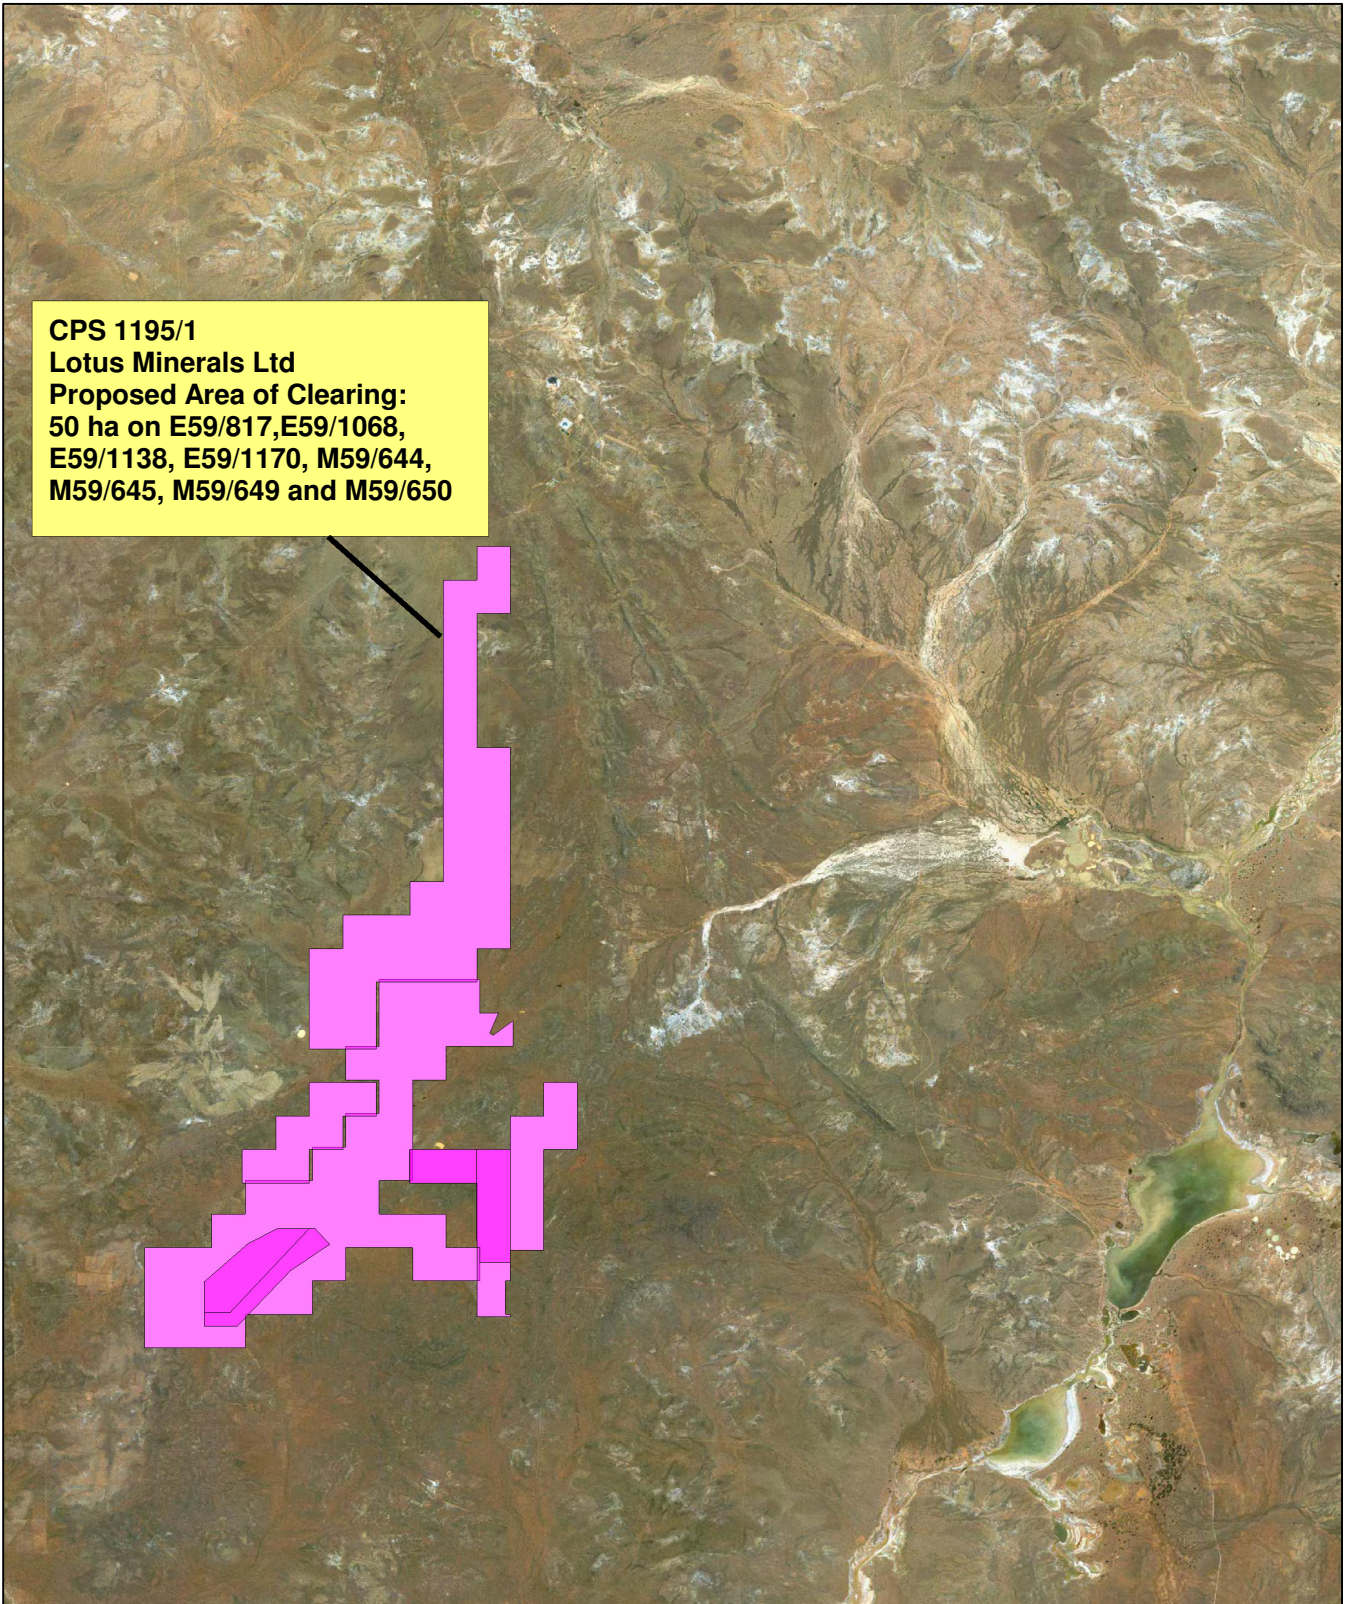

# CPS 1195/1- Lotus Minerals Ltd

## LEGEND

Clearing Instruments  
Western Australia ETM 25m  
321 - GA 99

Scale 1:397437  
(Approximate when reproduced at A4)

Geocentric Datum Australia 1994

*Note: the data in this map have not been projected. This may result in geometric distortion or measurement inaccuracies.*

..... Date .....

Officer with delegated authority under Section 20 of  
the Environmental Protection Act 1986

Information derived from this map should be  
confirmed with the data custodian acknowledged  
by the agency acronym in the legend.